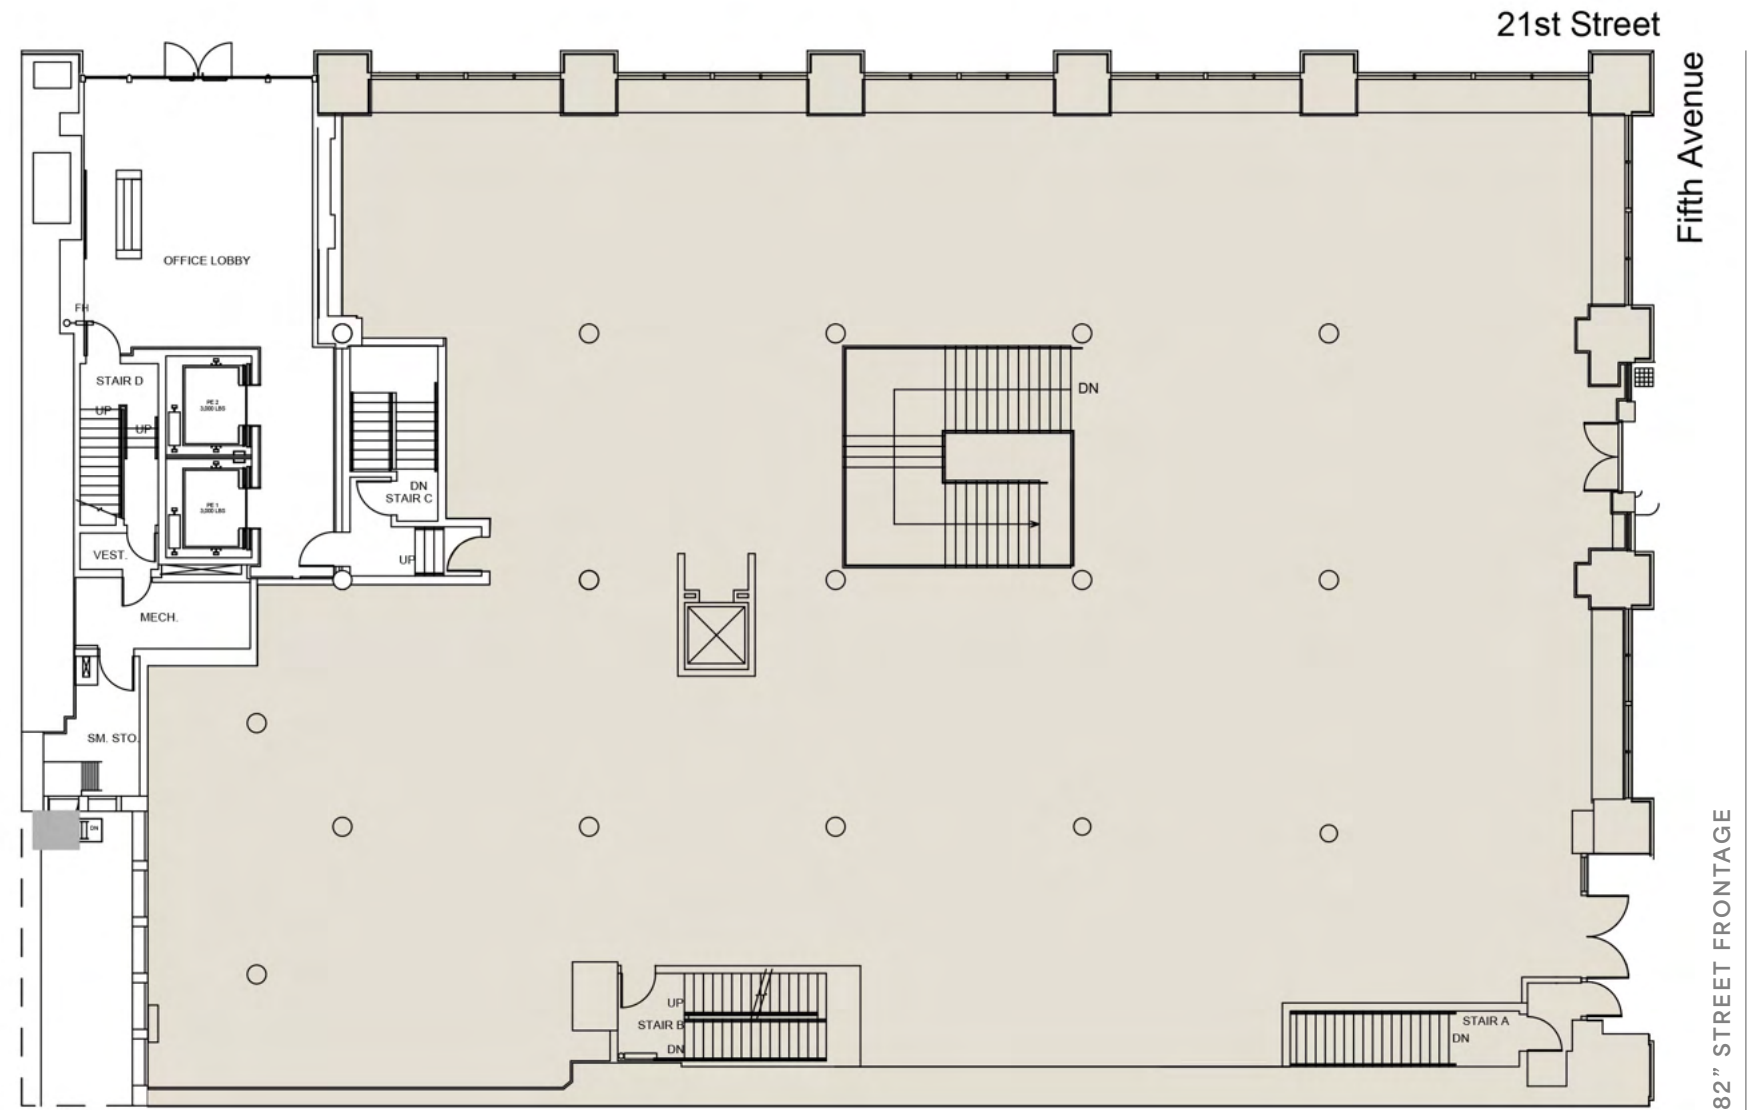

117" STREET FRONTAGE

Ground

10,600 SF

NORTH ^

17' CEILING HEIGHT