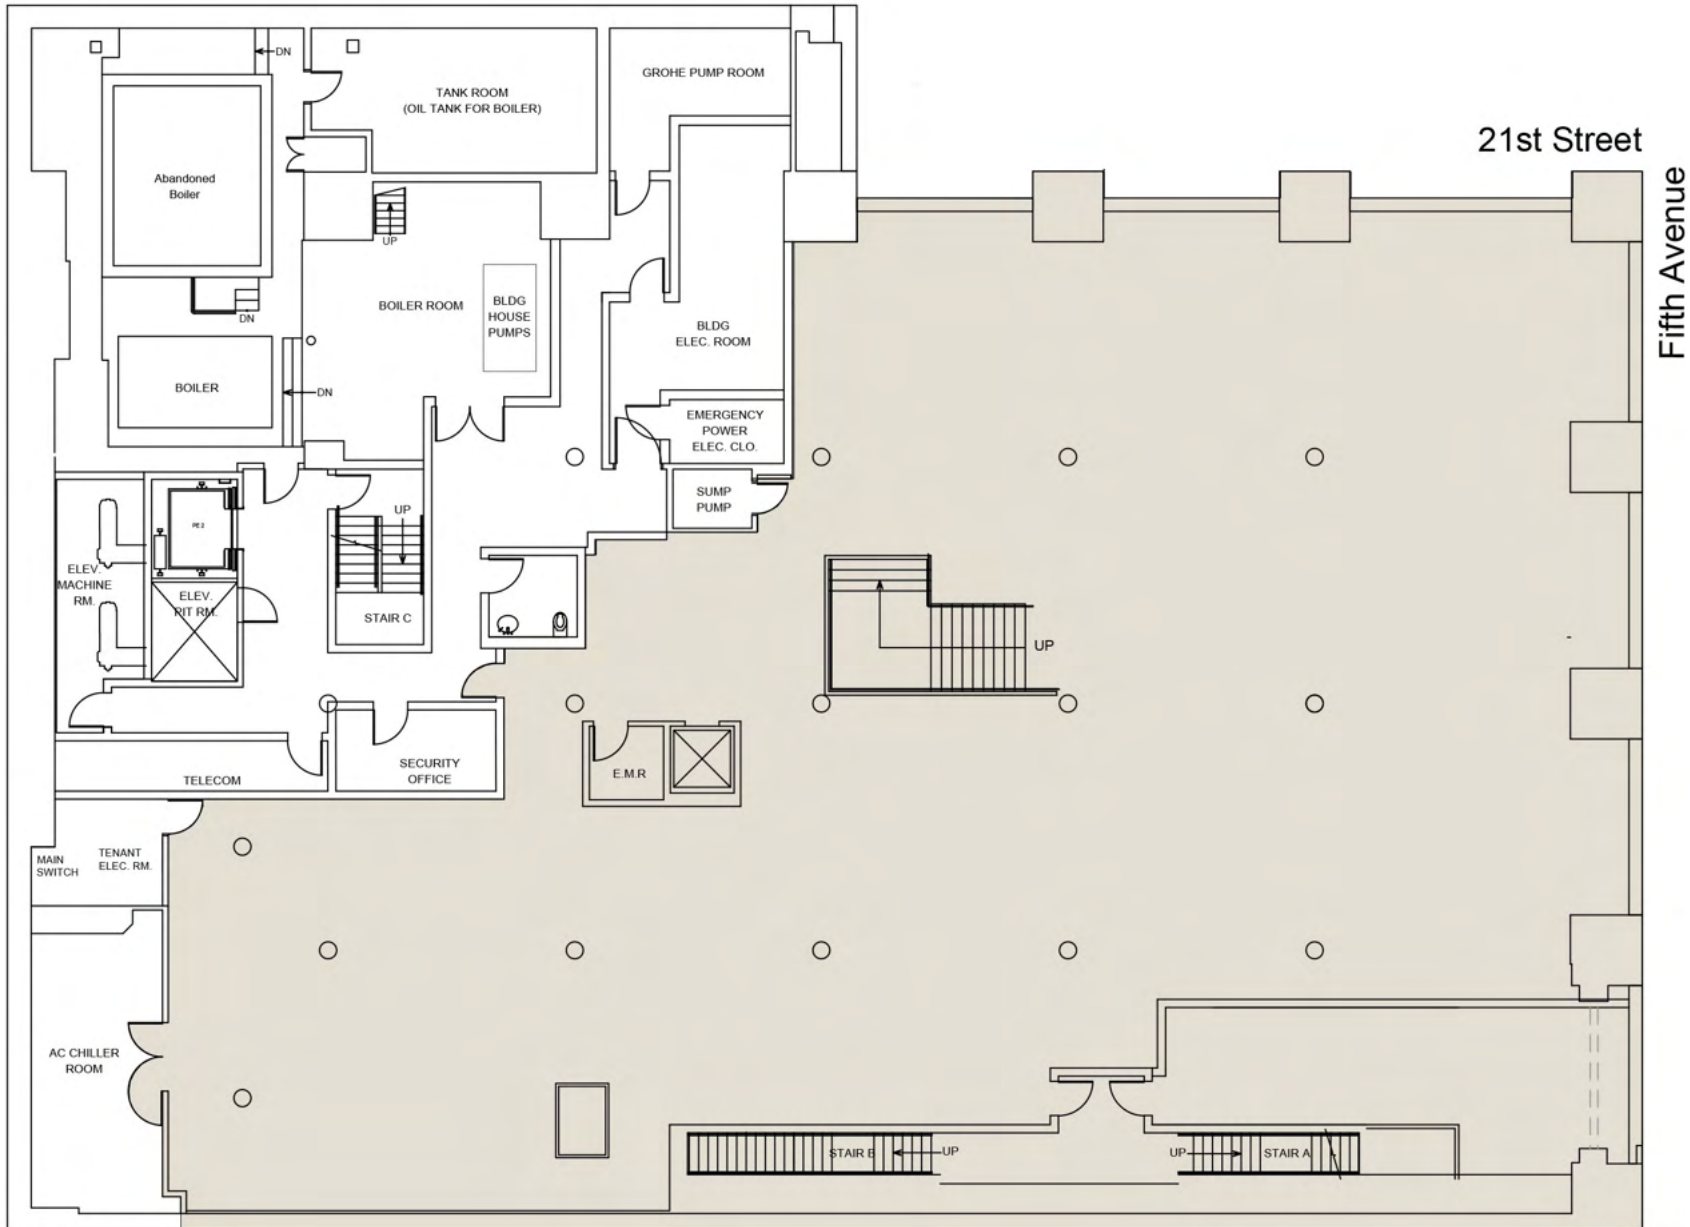

# CLASSIC

117" STREET FRONTAGE

Ground

10,600 SF

NORTH ^

17' CEILING HEIGHT

21st Street

Fifth Avenue

Lower Level \*selling space

8,570 SF

NORTH ^

15' CEILING HEIGHT

160FIFTHAVE.COM

**Brandon L. Singer**  
888.421.6662  
brandon@retailbymona.com

**Virginia Pittarelli**  
917.306.4436  
virginia@retailbymona.com