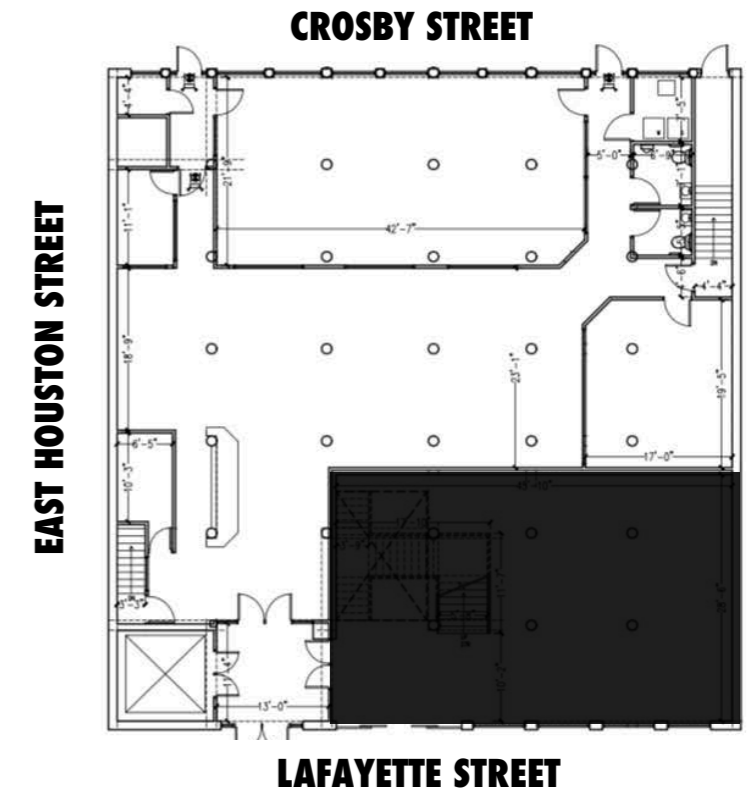

LOWER LEVEL

6,812 SF

GROUND FLOOR

4,177 SF

UPPER FLOORS 1 & 2

5,460 SF Each

CEILING HEIGHT

Ground Floor: 10 FT 5 IN

Lower Level: 8 FT

Upper Floors: 11 FT

FRONTAGE

35 FT on Lafayette Street

75 FT on East Houston Street

75 FT on Crosby Street

POSSESSION

Arranged

LOWER LEVEL

GROUND FLOOR

UPPER LEVEL

BRANDON SINGER
brandon@retailbymona.com
516 808 6794

MAX KREINCES
max@retailbymona.com
631 827 8899

Not to scale. All dimensions and conditions are approximate and for information only.

HIGHLIGHTS

Currently Happy Paws.

Multi-level retail opportunity that includes ground floor, lower level, two upper floors and a rooftop.

Over 200 FT of wraparound frontage on Lafayette Street, East Houston Street and Crosby Street.