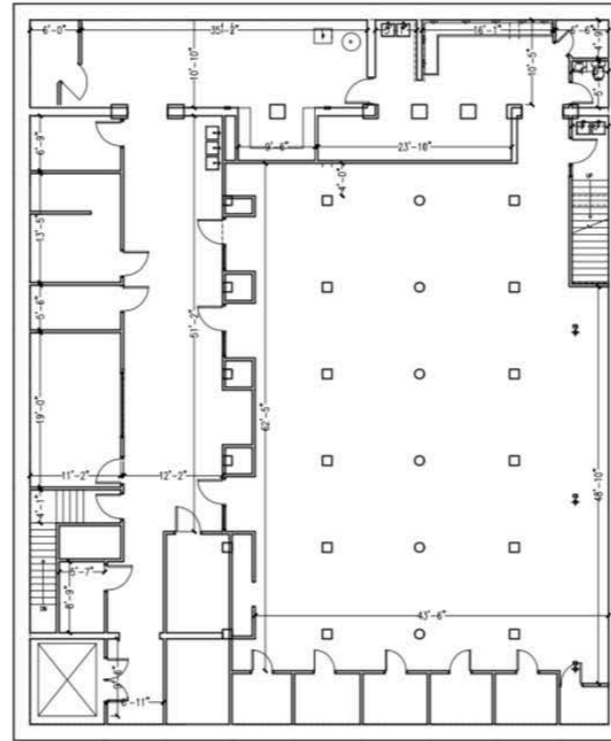

LOWER LEVEL

6,812 SF

GROUND FLOOR

4,177 SF

UPPER FLOORS 1 & 2

5,460 SF Each

CEILING HEIGHT

Ground Floor: 10 FT 5 IN

Lower Level: 8 FT

Upper Floors: 11 FT

FRONTAGE

35 FT on Lafayette Street

75 FT on East Houston Street

75 FT on Crosby Street

POSSESSION

Arranged

LOWER LEVEL

GROUND FLOOR

UPPER LEVEL

BRANDON SINGER
brandon@retailbymona.com
516 808 6794

MAX KREINCES
max@retailbymona.com
631 827 8899

Not to scale. All dimensions and conditions are approximate and for information only.