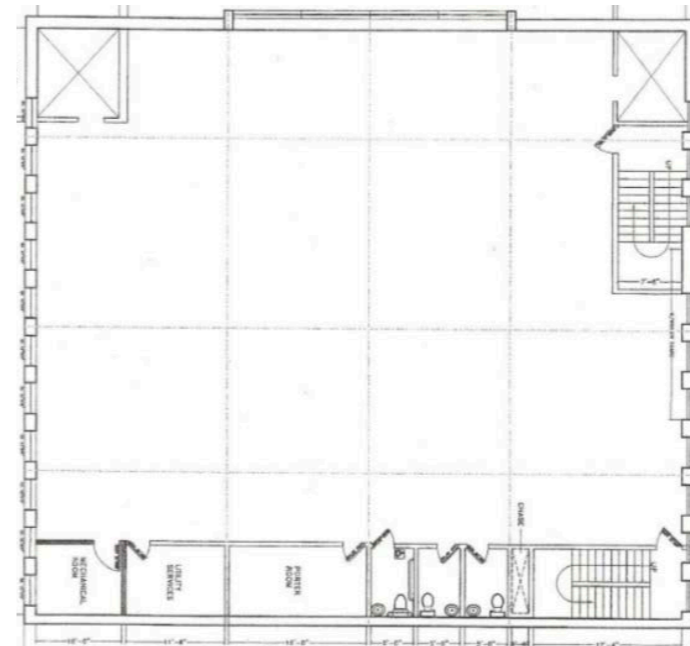

LOWER LEVEL

6,812 SF

GROUND FLOOR

4,177 SF

UPPER FLOORS 1 & 2

5,460 SF Each

CEILING HEIGHT

Ground Floor: 10 FT 5 IN

Lower Level: 8 FT

Upper Floors: 11 FT

FRONTAGE

35 FT on Lafayette Street

75 FT on East Houston Street

75 FT on Crosby Street

POSSESSION

Arranged

LOWER LEVEL

GROUND FLOOR

UPPER LEVEL

BRANDON SINGER
brandon@retailbymona.com
516 808 6794

MAX KREINCES
max@retailbymona.com
631 827 8899

Not to scale. All dimensions and conditions are approximate and for information only.

HIGHLIGHTS

Currently Happy Paws.

Multi-level retail opportunity that includes ground floor, lower level, two upper floors and a rooftop.

Over 200 FT of wraparound frontage on Lafayette Street, East Houston Street and Crosby Street.