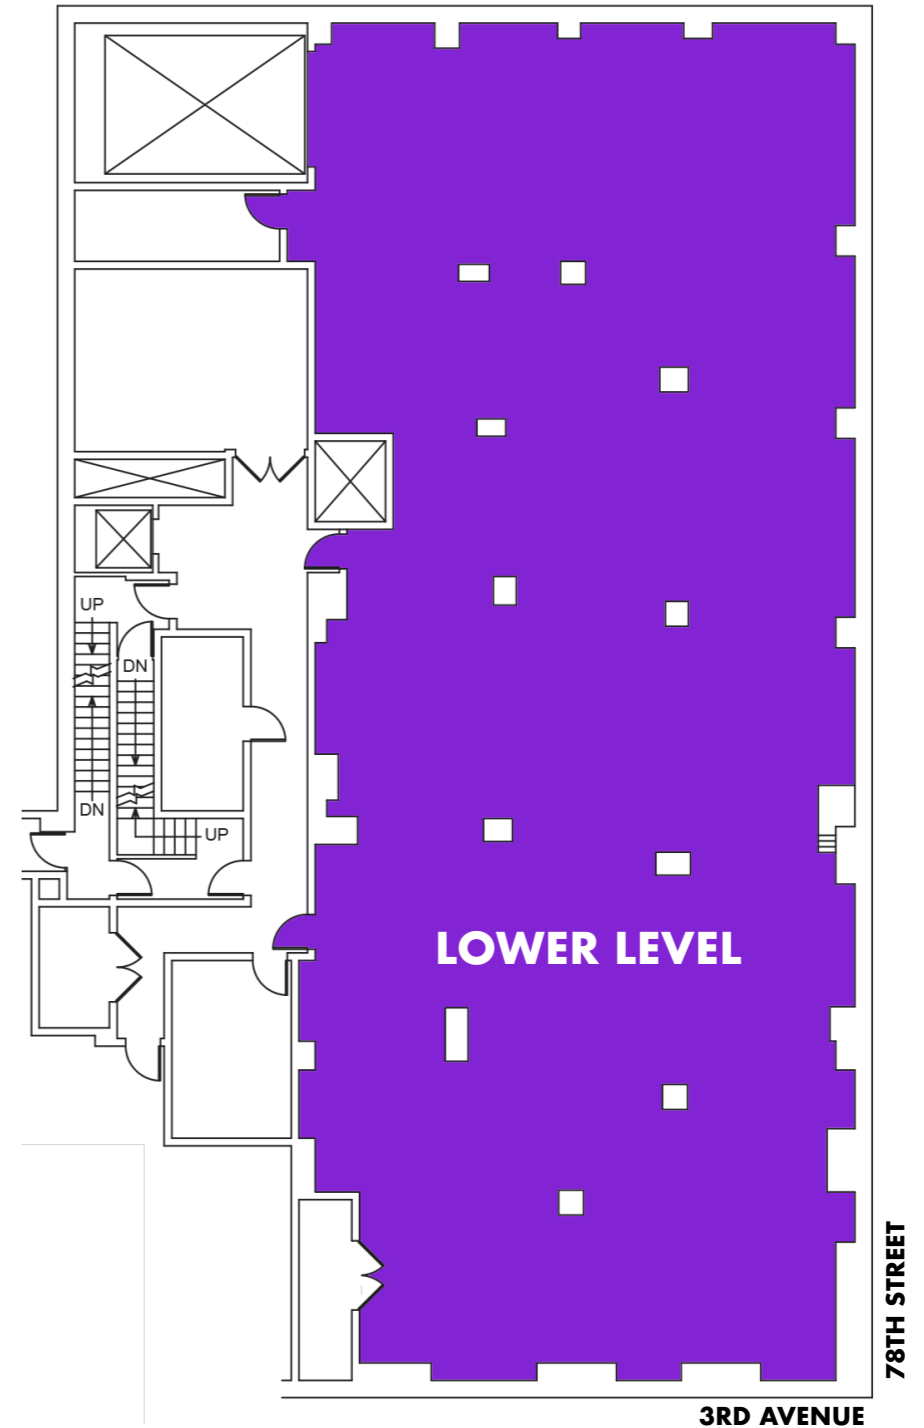

FLOORPLANS

GROUND: 3,700 SF

LOWER LEVEL: 5,632 SF

POSSESSION: Immediate

CEILING HEIGHT:

Ground: 13FT 7IN

Lower Level: 12FT

FRONTAGE

3RD Avenue: 85FT

78TH Street: 50FT

1370

THIRD AVENUE

Not to scale. All dimensions and conditions are approximate and for information only.

BRANDON SINGER
brandon@retailbymona.com
516 808 6794

VIRGINIA PITTARELLI
virginia@retailbymona.com
917 306 4436

CHRISTINE JORGE
christine@retailbymona.com
732 977 4262

SUZANNE BERNSTOCK
suzanne@retailbymona.com
610 903 2207

MADISON GROSSMAN
madison@retailbymona.com
818 422 4092