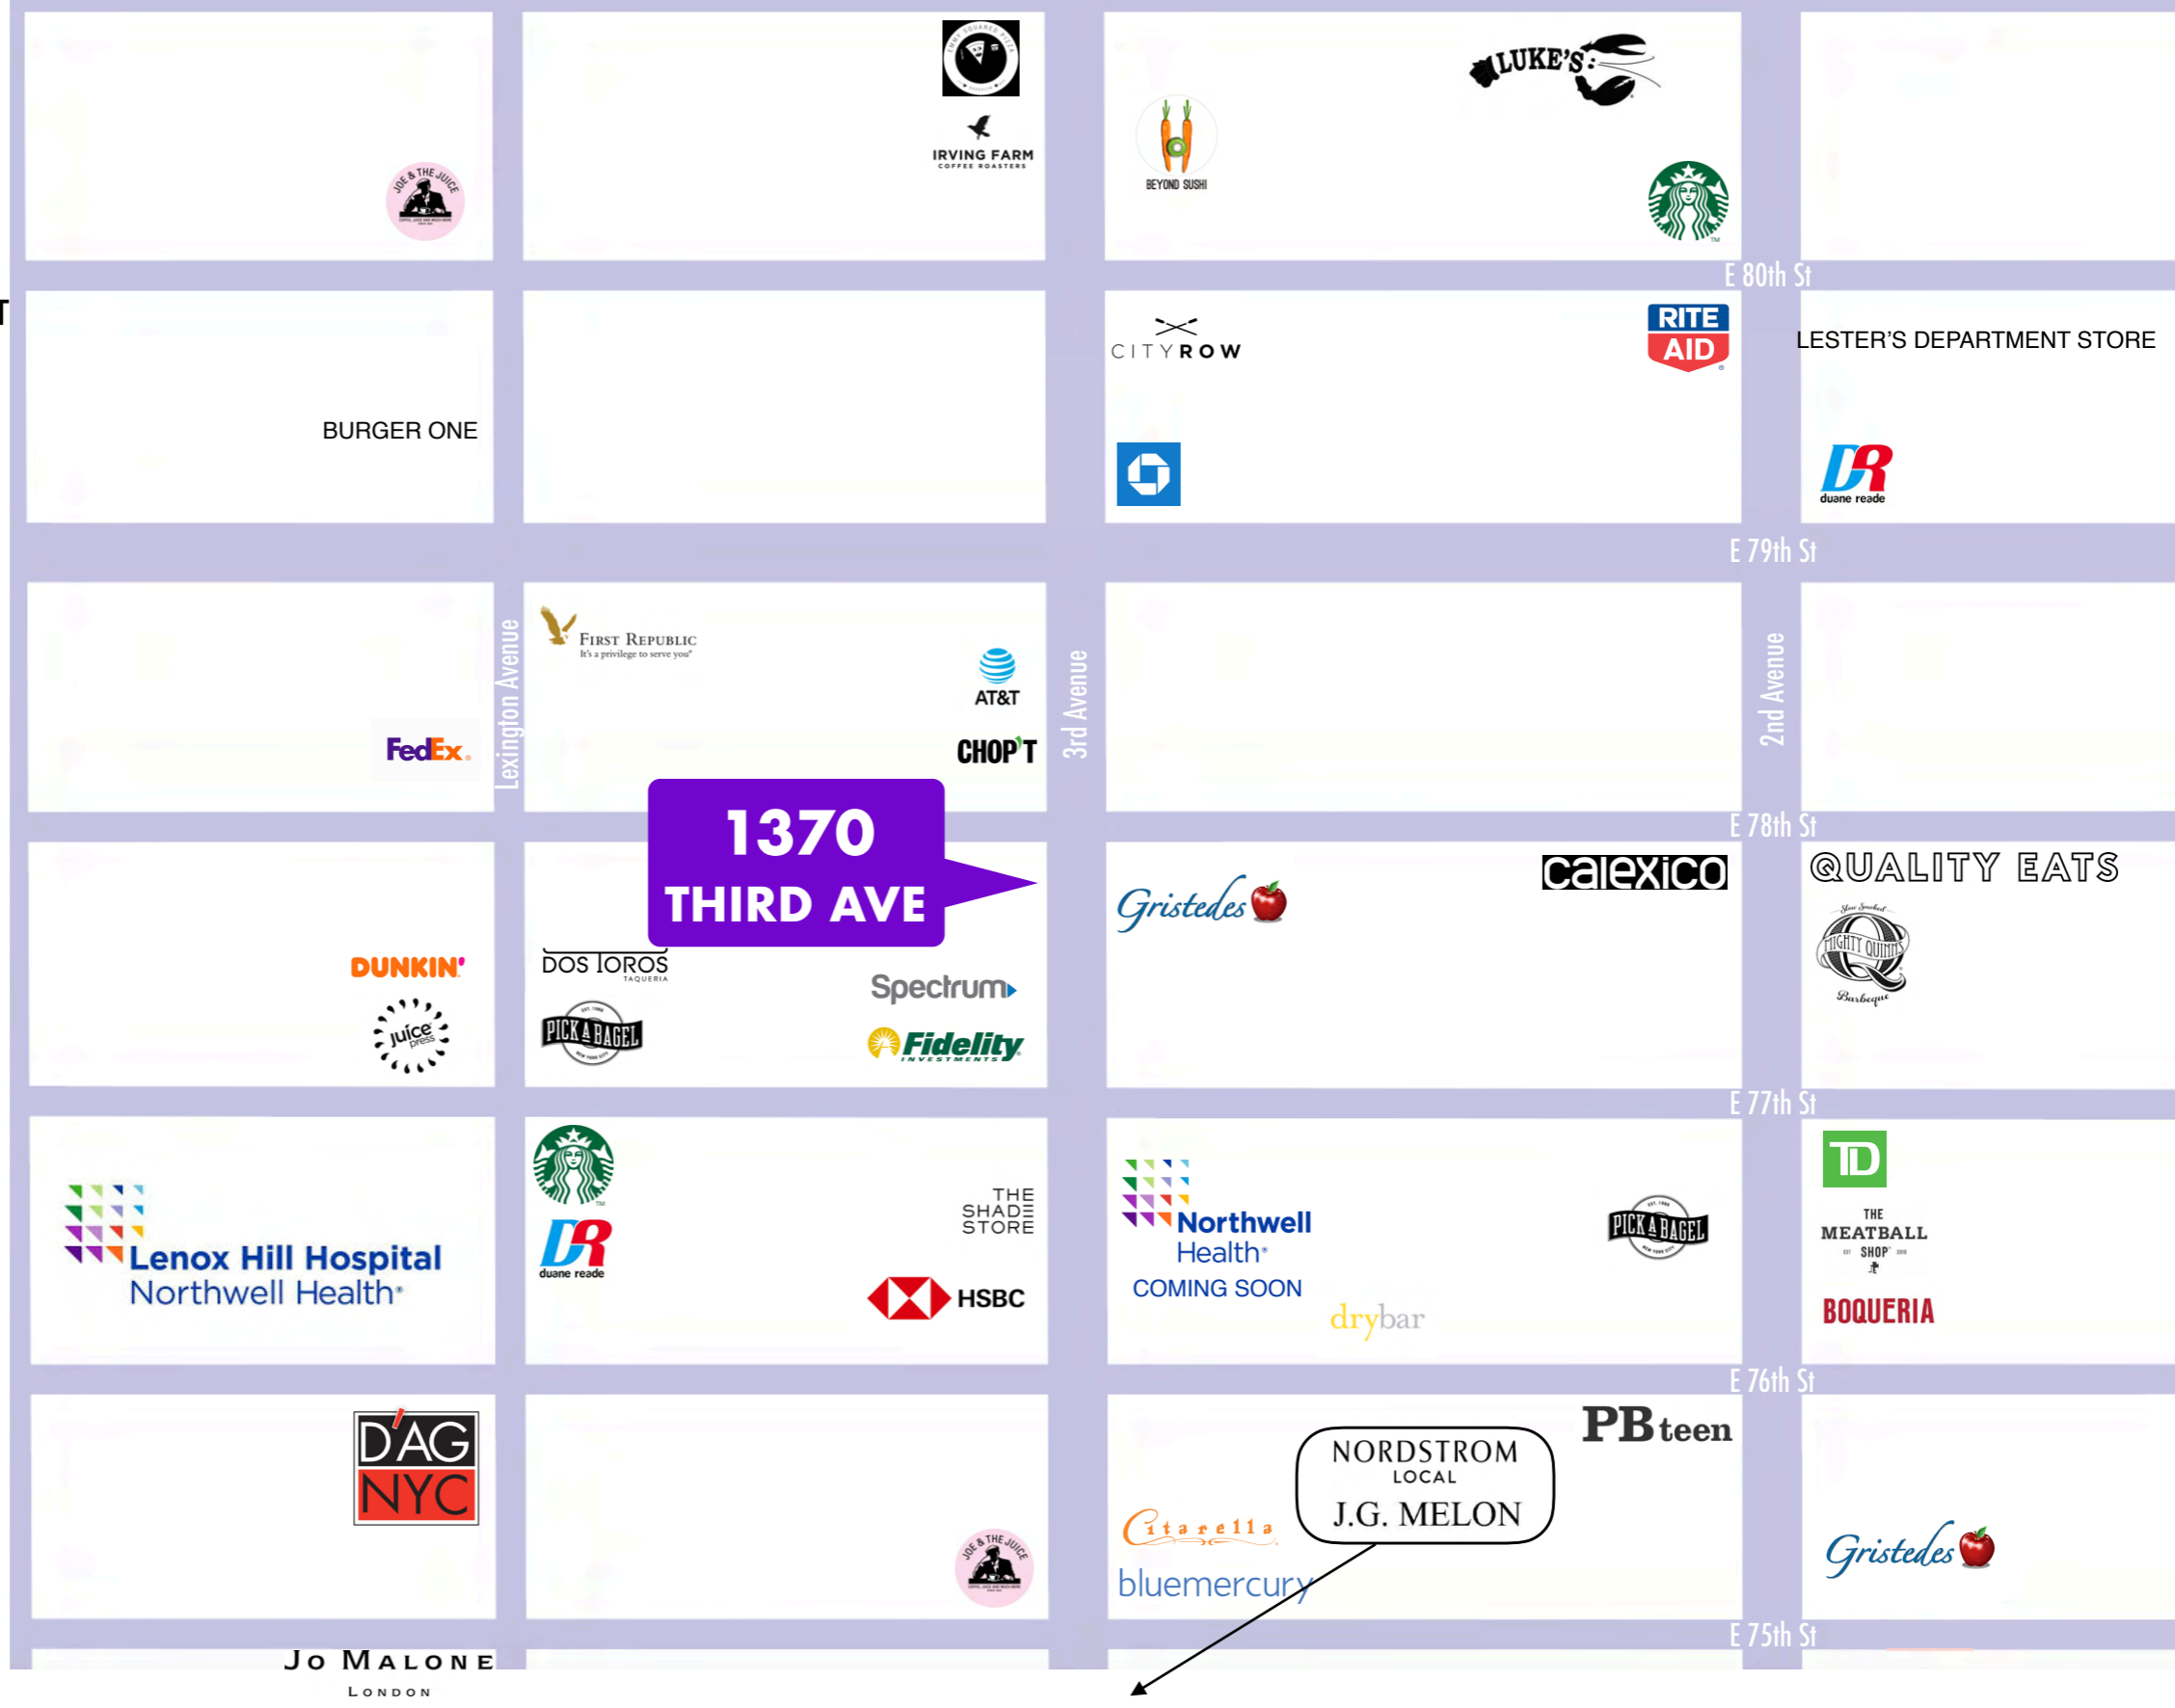

MADISON GROSSMAN
madison@retailbymona.com
818 422 4092

MAP

NEARBY PUBLIC TRANSIT
4 5 6 Q

SELECT NEARBY
RETAIL TENANTS

- Spectrum
- Fidelity
- Equinox
- Dos Toros
- Starbucks
- First Republic Bank
- Gristedes
- Citarella
- JG Melon
- Joe Coffee