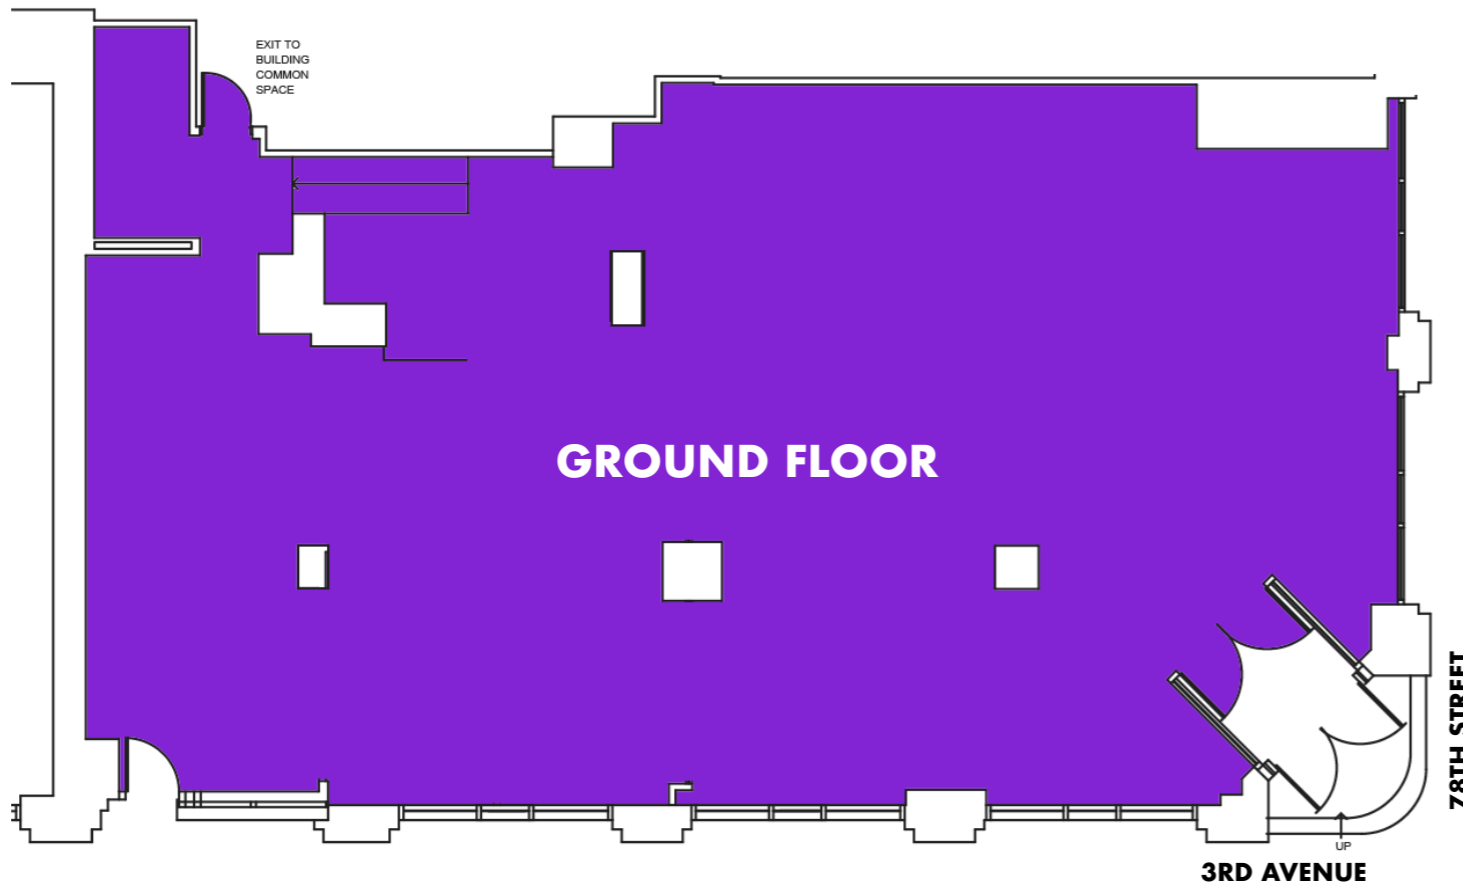

FLOORPLANS

GROUND: 3,700 SF

LOWER LEVEL: 5,632 SF

POSSESSION: Immediate

CEILING HEIGHT:

Ground: 13FT 7IN

Lower Level: 12FT

FRONTAGE

3RD Avenue: 85FT

78TH Street: 50FT

1370

THIRD AVENUE

Not to scale. All dimensions and conditions are approximate and for information only.

BRANDON SINGER
brandon@retailbymona.com
516 808 6794

VIRGINIA PITTARELLI
virginia@retailbymona.com
917 306 4436

CHRISTINE JORGE
christine@retailbymona.com
732 977 4262

SUZANNE BERNSTOCK
suzanne@retailbymona.com
610 903 2207

MADISON GROSSMAN
madison@retailbymona.com
818 422 4092