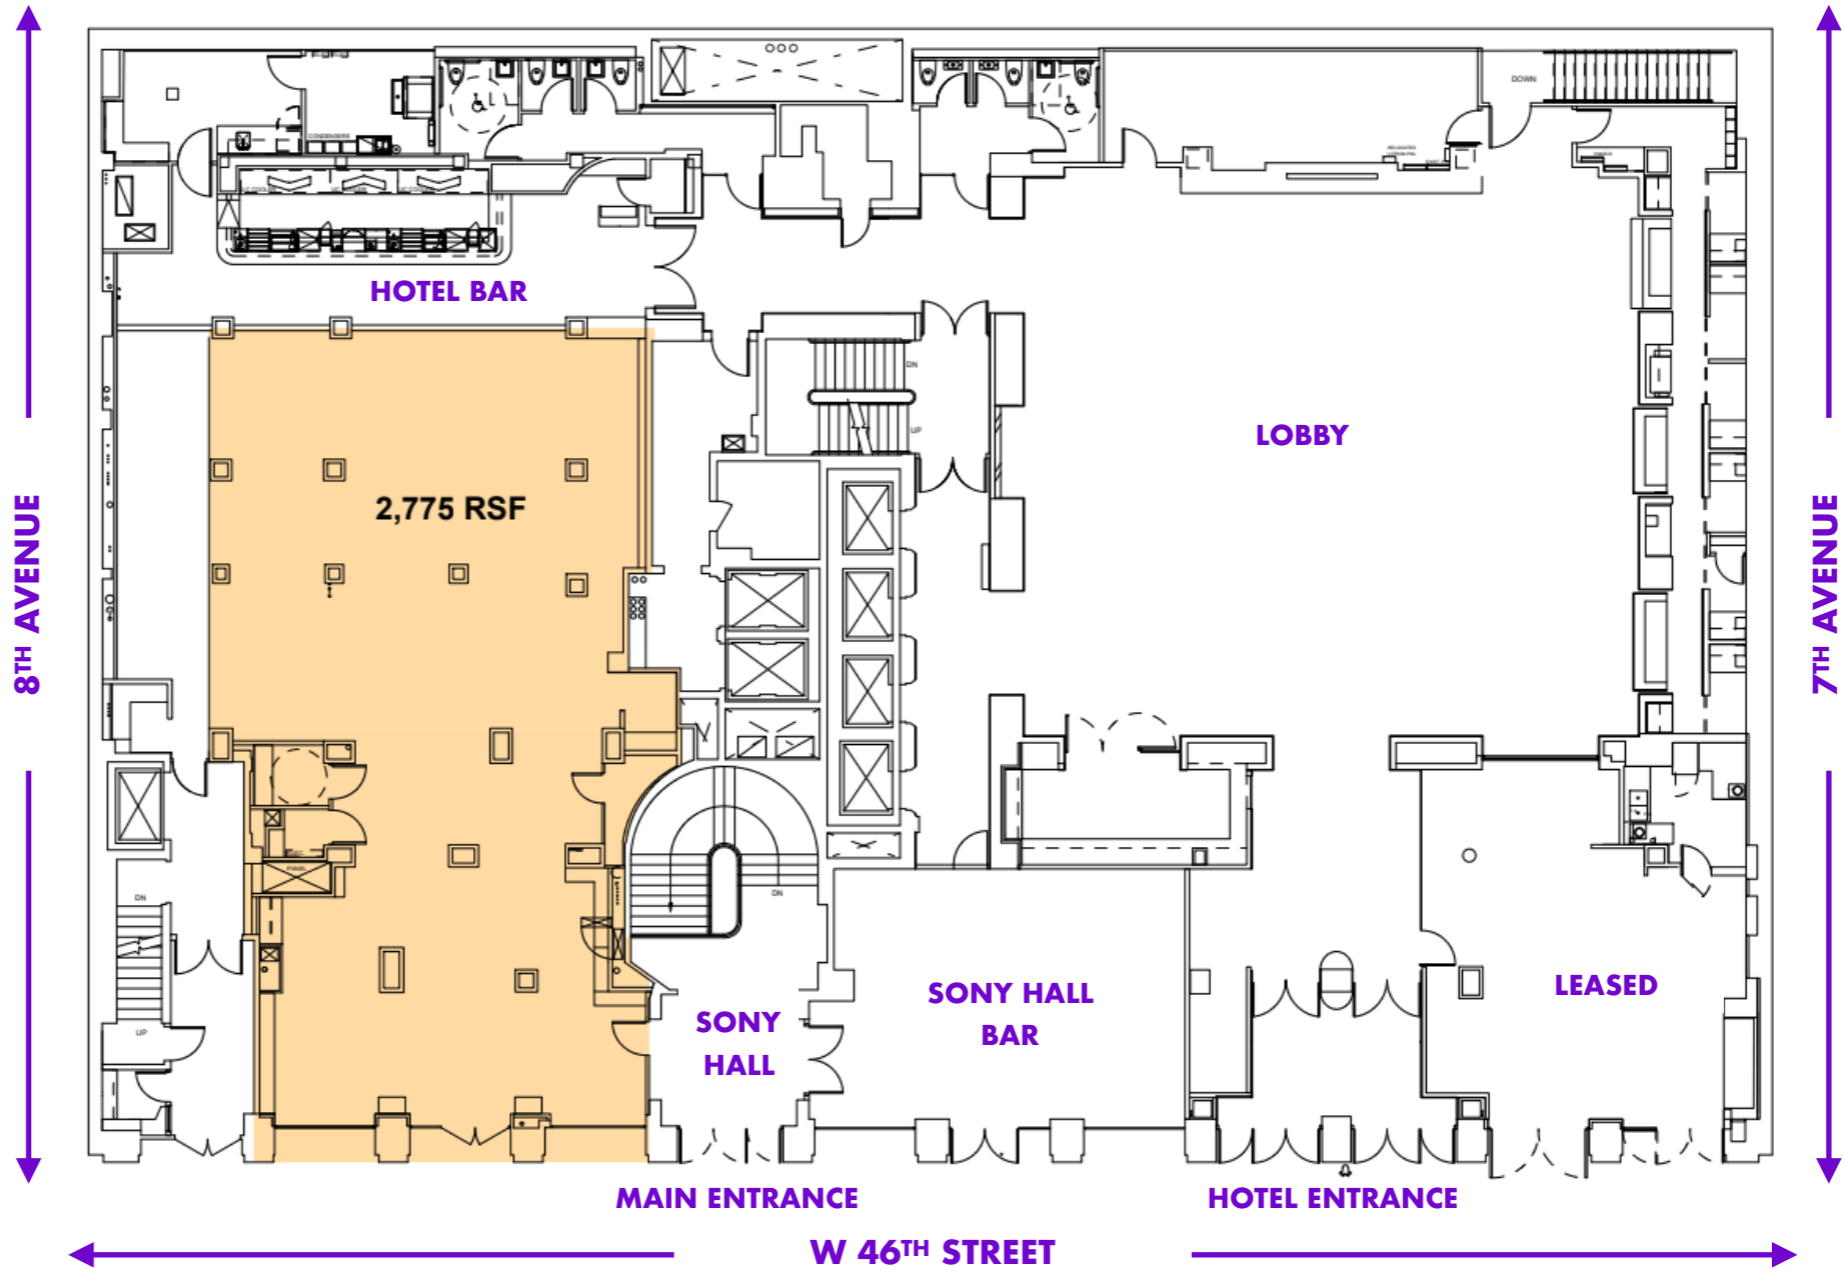

SUZANNE BERNSTOCK
suzanne@retailbymona.com
610 903 2207

MAX KREINCES
max@retailbymona.com
631 827 8899

KIM LEVANDOVSKY
kim@retailbymona.com
347 431 5354

mona

FLOOR PLANS

GROUND FLOOR

2,775 SF

CEILING HEIGHTS

11' 5"

FRONTAGE

30'

POSSESSION

Arranged

Not to scale. All dimensions and conditions are approximate and for information only.

BRANDON SINGER
brandon@retailbymona.com
516 808 6794

SUZANNE BERNSTOCK
suzanne@retailbymona.com
610 903 2207

MAX KREINCES
max@retailbymona.com
631 827 8899

KIM LEVANDOVSKY
kim@retailbymona.com
347 431 5354

HIGHLIGHTS

Currently the Hamilton Gift Shop. Located adjacent to the famous Sony Hall.

Situated at the base of the iconic landmarked Paramount Hotel in the heart of the Theater District containing 605 hotel rooms.